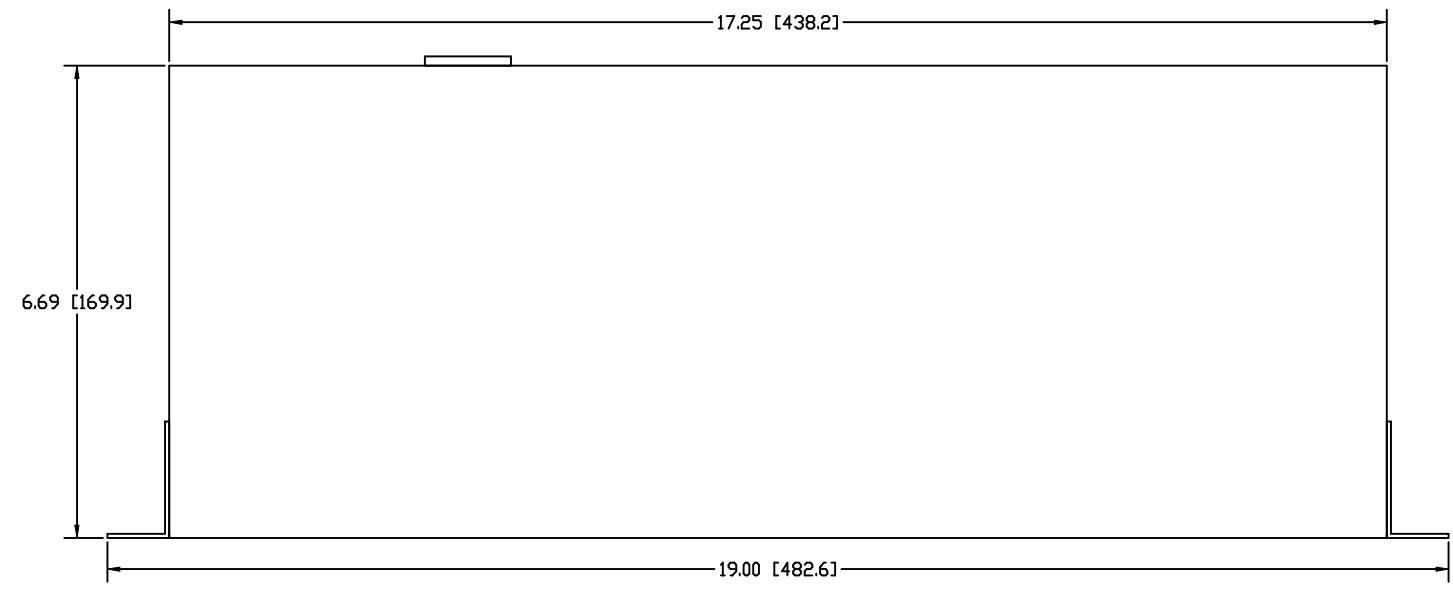

REVISION RECORD					
REV	ECD	DESCRIPTION	DATE	DRFT	APVD
01	NA	Initial Release	11/18/10	S.JL	
02	NA	Add 32071-5	08/16/12	S.JL	

NOTES:  
 ⚠ HOLES ARE THREADED M4.

DIMENSIONS ARE IN INCHES (MM)			
CONTROL CORP.			
TITLE	ROCKETLINX ES9528		
	32070-8, 32071-5		
FILENAME	ROCKETLINX_ES9528_02.DWG		
BY	DATE	REV	SHEET 1 OF 1
S.JL	11/18/10	02	