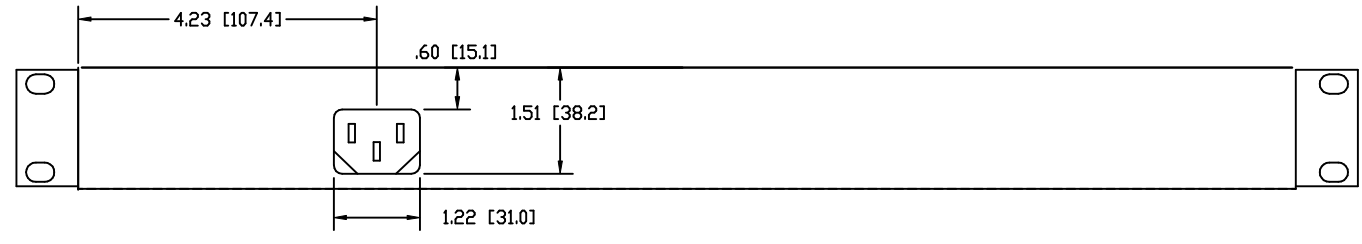

REVISION RECORD					
REV	ECD	DESCRIPTION	DATE	DRFT	APVD
01	NA	Initial Release	11/18/10	S.JL	
02	NA	Add 32071-5	08/16/12	S.JL	

NOTES:  
 ⚠ HOLES ARE THREADED M4.

DIMENSIONS ARE IN INCHES (MM)			
CONTROL CORP.			
TITLE	ROCKETLINX ES9528		
	32070-8, 32071-5		
FILENAME	ROCKETLINX_ES9528_02.DWG		
BY	DATE	REV	SHEET 1 OF 1
S.JL	11/18/10	02	