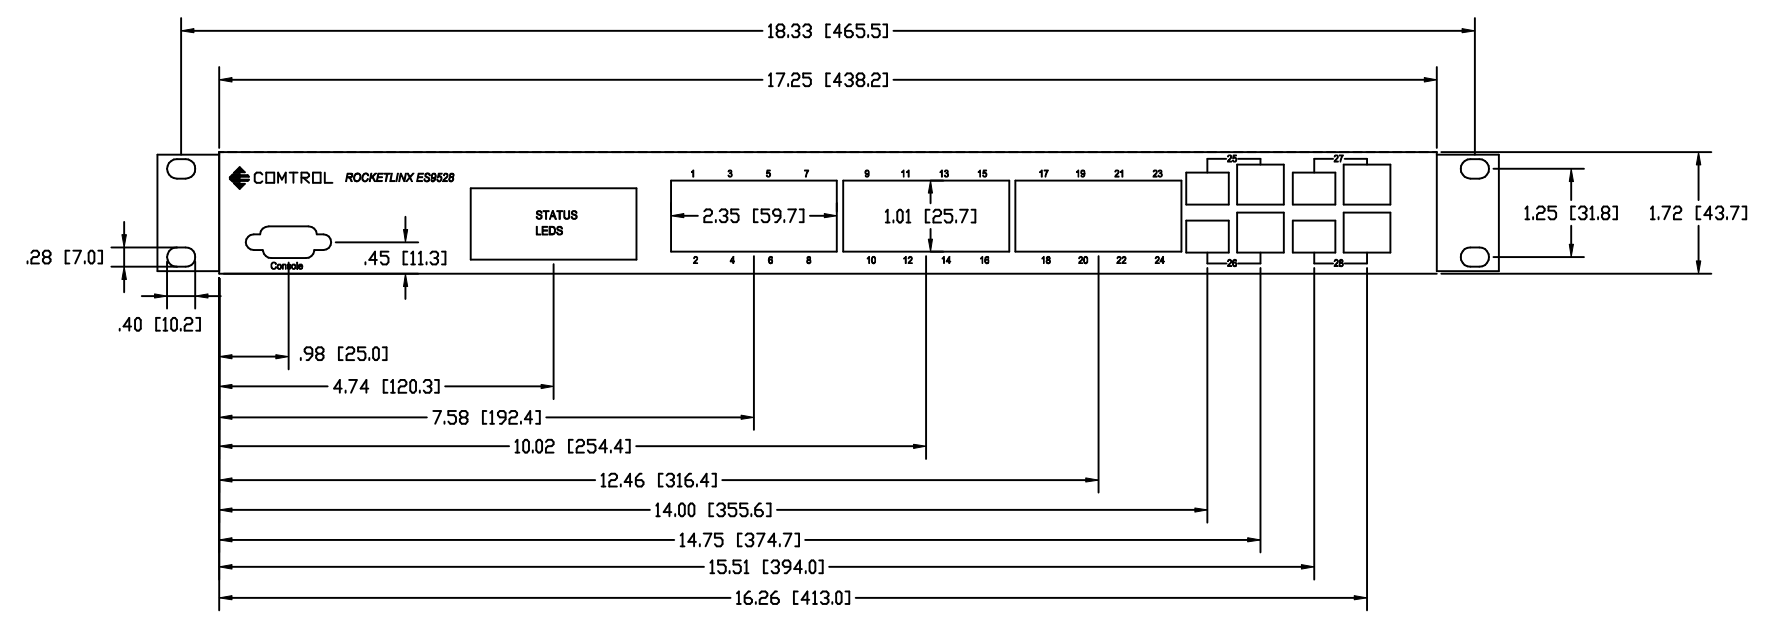

REVISION RECORD					
REV	ECD	DESCRIPTION	DATE	DRFT	APVD
01	NA	Initial Release	11/18/10	S.JL	
02	NA	Add 32071-5	08/16/12	S.JL	

NOTES:  
 ⚠ HOLES ARE THREADED M4.

DIMENSIONS ARE IN INCHES (MM)			
CONTROL CORP.			
TITLE	ROCKETLINX ES9528		
	32070-8, 32071-5		
FILENAME	ROCKETLINX_ES9528_02.DWG		
BY	DATE	REV	SHEET 1 OF 1
S.JL	11/18/10	02	