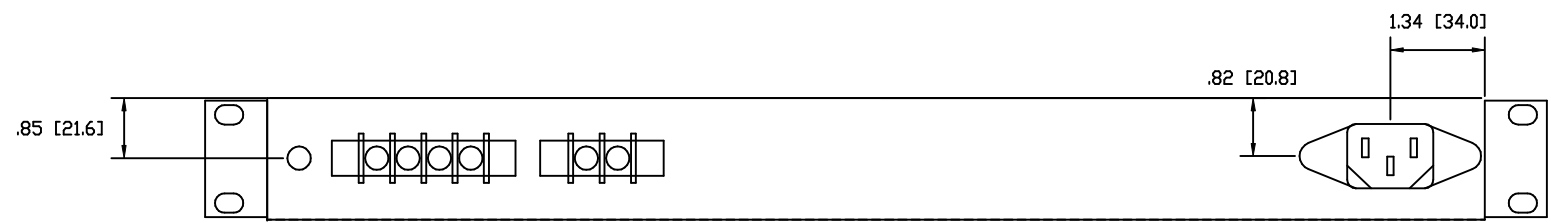

REVISION RECORD					
REV	ECD	DESCRIPTION	DATE	DRFT	APVD
01	NA	Initial Release	12/08/10	S.JL	

NOTES:
 ⚠ HOLES ARE THREADED M4.

DIMENSIONS ARE IN INCHES [MM]			
CONTROL CORP.			
TITLE ROCKETLINX ES7528			
32040-1			
FILENAME ROCKETLINX_ES7528_01.DWG			
BY S.JL	DATE 12/09/10	REV 01	SHEET 1 OF 1