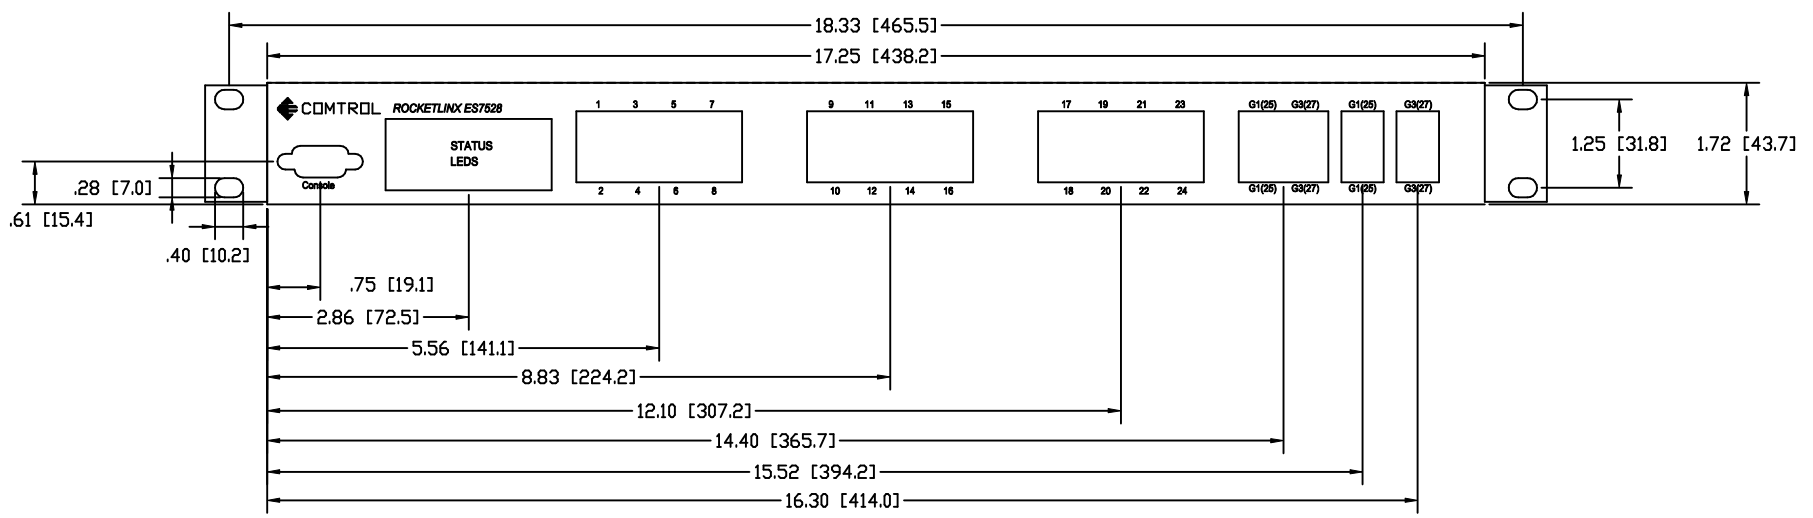

REVISION RECORD					
REV	ECD	DESCRIPTION	DATE	DRFT	APVD
01	NA	Initial Release	12/08/10	S.JL	

NOTES:
 ⚠ HOLES ARE THREADED M4.

DIMENSIONS ARE IN INCHES [MM]			
CONTROL CORP.			
TITLE ROCKETLINX ES7528			
32040-1			
FILENAME ROCKETLINX_ES7528_01.DWG			
BY S.JL	DATE 12/09/10	REV 01	SHEET 1 OF 1