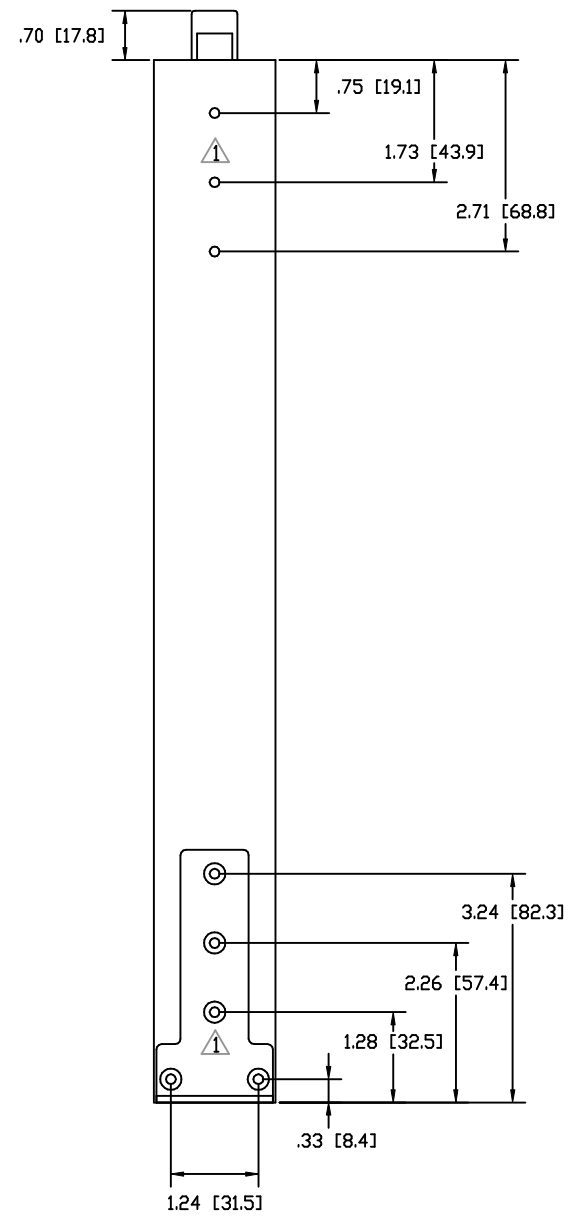

REVISION RECORD					
REV	ECD	DESCRIPTION	DATE	DRFT	APVD
01	NA	Initial Release	12/08/10	S.JL	

NOTES:
 ⚠ HOLES ARE THREADED M4.

DIMENSIONS ARE IN INCHES [MM]			
CONTROL CORP.			
TITLE ROCKETLINX ES7528			
32040-1			
FILENAME ROCKETLINX_ES7528_01.DWG			
BY S.JL	DATE 12/09/10	REV 01	SHEET 1 OF 1