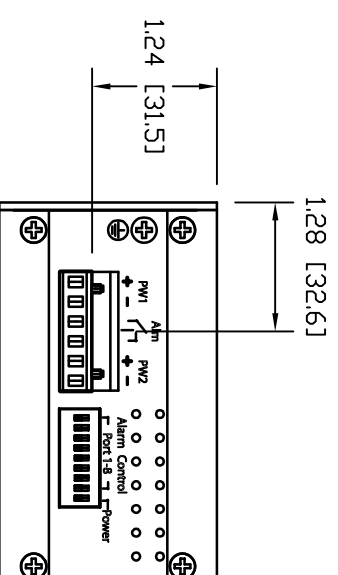

REVISION RECORD				
REV	ECD	DESCRIPTION	DATE	DRFT APVD
01	N/A	Initial release for review	07/15/09	SJL
02	N/A	Smaller housing - SN 1000 and above	02/11/13	SJL
03	N/A	Add 4.26 dimension, annotate 468 dimension	04/04/17	MSW

NOTES:

1. DEVICE IS DESIGNED TO BE MOUNTED ON 35MM DIN RAIL (EN 50022).

DIMENSIONS ARE IN INCHES [MM]

COMTRDL CORP.

TITLE

ROCKETLINX ES8108  
INDUSTRIAL ETHERNET SWITCH  
32055-5, 32056-2, 32057-9

FILENAME

ROCKETLINX\_ES8108\_03.DWG

SIZE	BY	DATE	REV	SHEET	DF
B	SJL	07/15/09	03	1	1