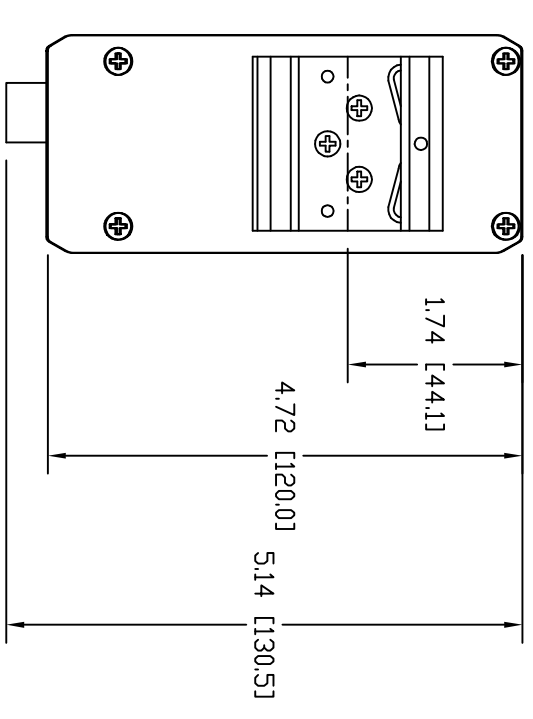

REVISION RECORD				
REV	ECD	DESCRIPTION	DATE	DRFT APVD
01	N/A	Initial release for review	07/15/09	SJL
02	N/A	Smaller housing - SN 1000 and above	02/11/13	SJL
03	N/A	Add 4.26 dimension, annotate 468 dimension	04/04/17	MSW

NOTES:

1. DEVICE IS DESIGNED TO BE MOUNTED ON 35MM DIN RAIL (EN 50022).

DIMENSIONS ARE IN INCHES [MM]

COMTRDL CORP.

TITLE

ROCKETLINX ES8108  
INDUSTRIAL ETHERNET SWITCH  
32055-5, 32056-2, 32057-9

FILENAME

ROCKETLINX\_ES8108\_03.DWG

SIZE	BY	DATE	REV	SHEET	DF
B	SJL	07/15/09	03	1	1