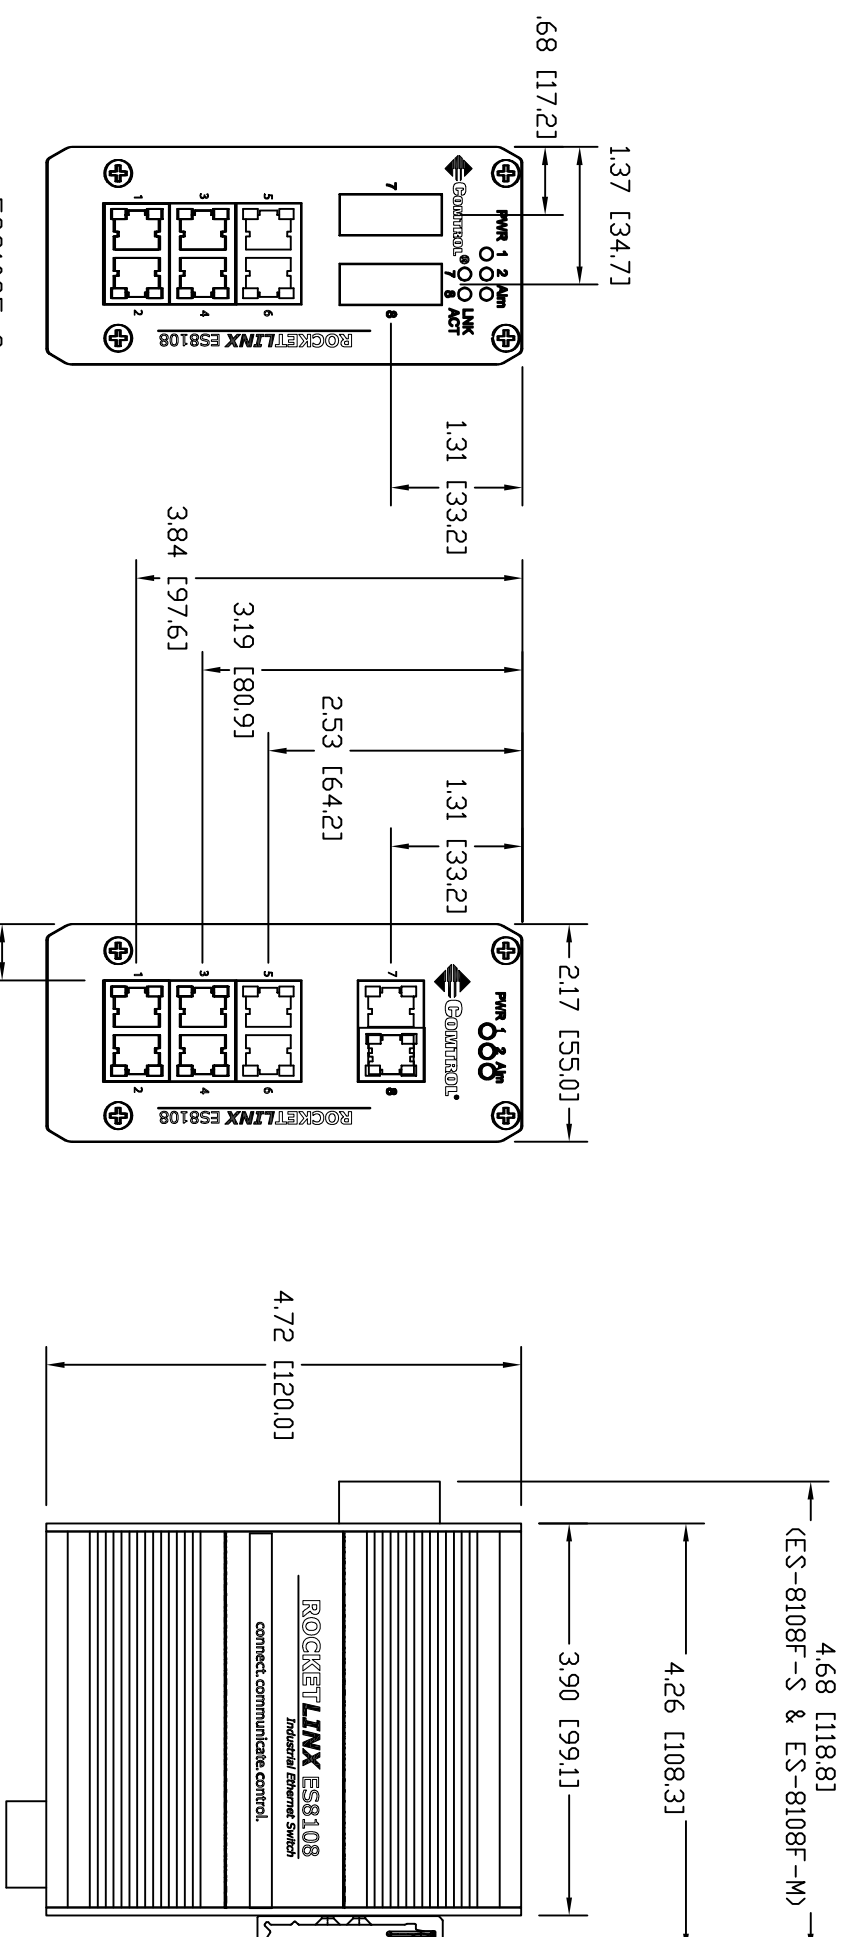

REVISION RECORD				
REV	ECD	DESCRIPTION	DATE	DRFT APVD
01	N/A	Initial release for review	07/15/09	SJL
02	N/A	Smaller housing - SN 1000 and above	02/11/13	SJL
03	N/A	Add 4.26 dimension, annotate 468 dimension	04/04/17	MSW

NOTES:

1. DEVICE IS DESIGNED TO BE MOUNTED ON 35MM DIN RAIL (EN 50022).

DIMENSIONS ARE IN INCHES [MM]

COMTRDL CORP.

TITLE

ROCKETLINX ES8108  
INDUSTRIAL ETHERNET SWITCH  
32055-5, 32056-2, 32057-9

FILENAME

ROCKETLINX\_ES8108\_03.DWG

SIZE	BY	DATE	REV	SHEET	DF
B	SJL	07/15/09	03	1	1