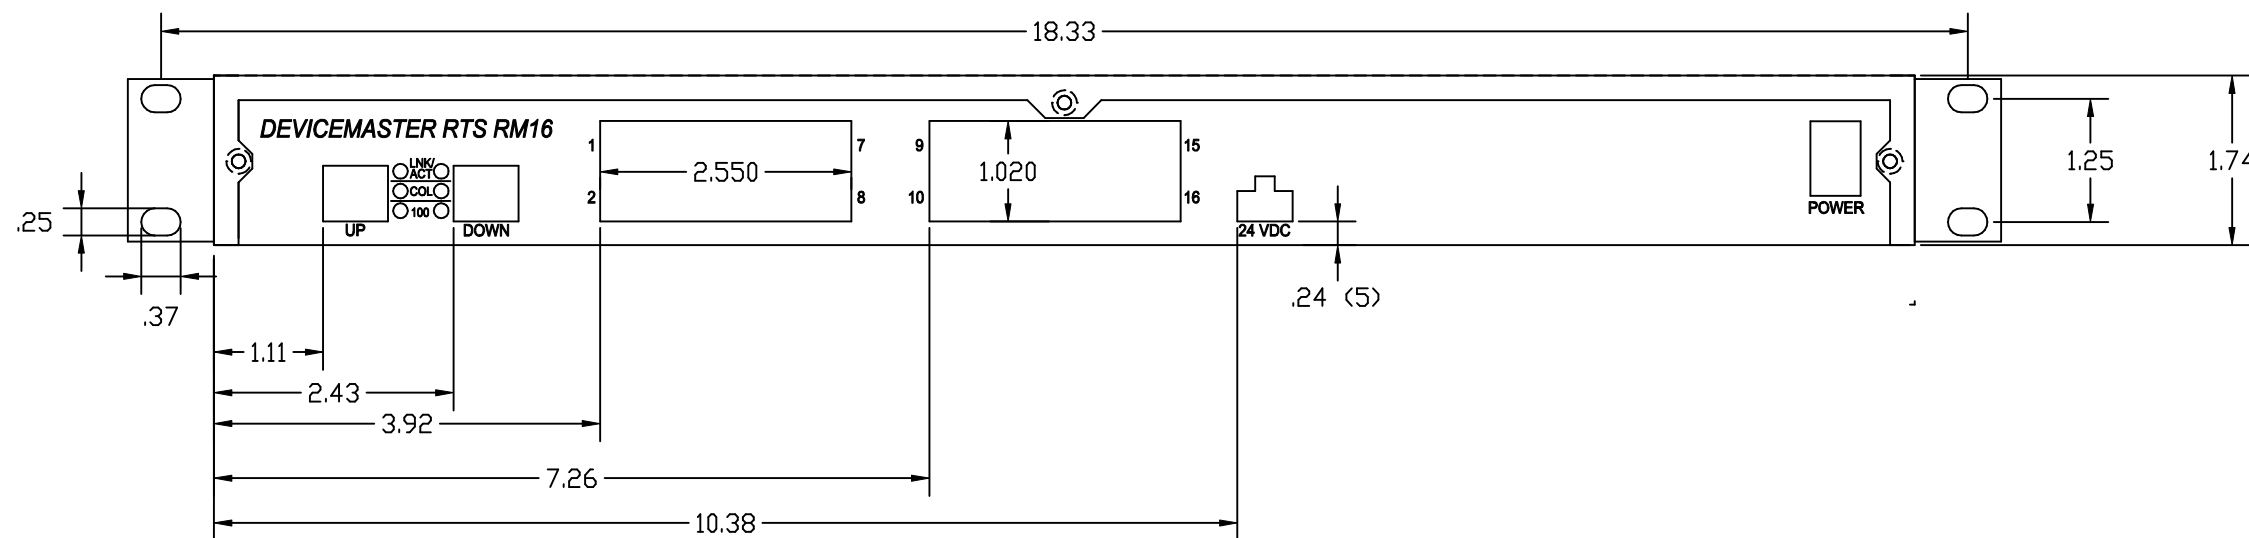

DEVICEMASTER RM16 DIMENSIONS

 CONTROL CORP.™			
TITLE			
SIZE	BY	FILENAME	DATE
P/N	REV		