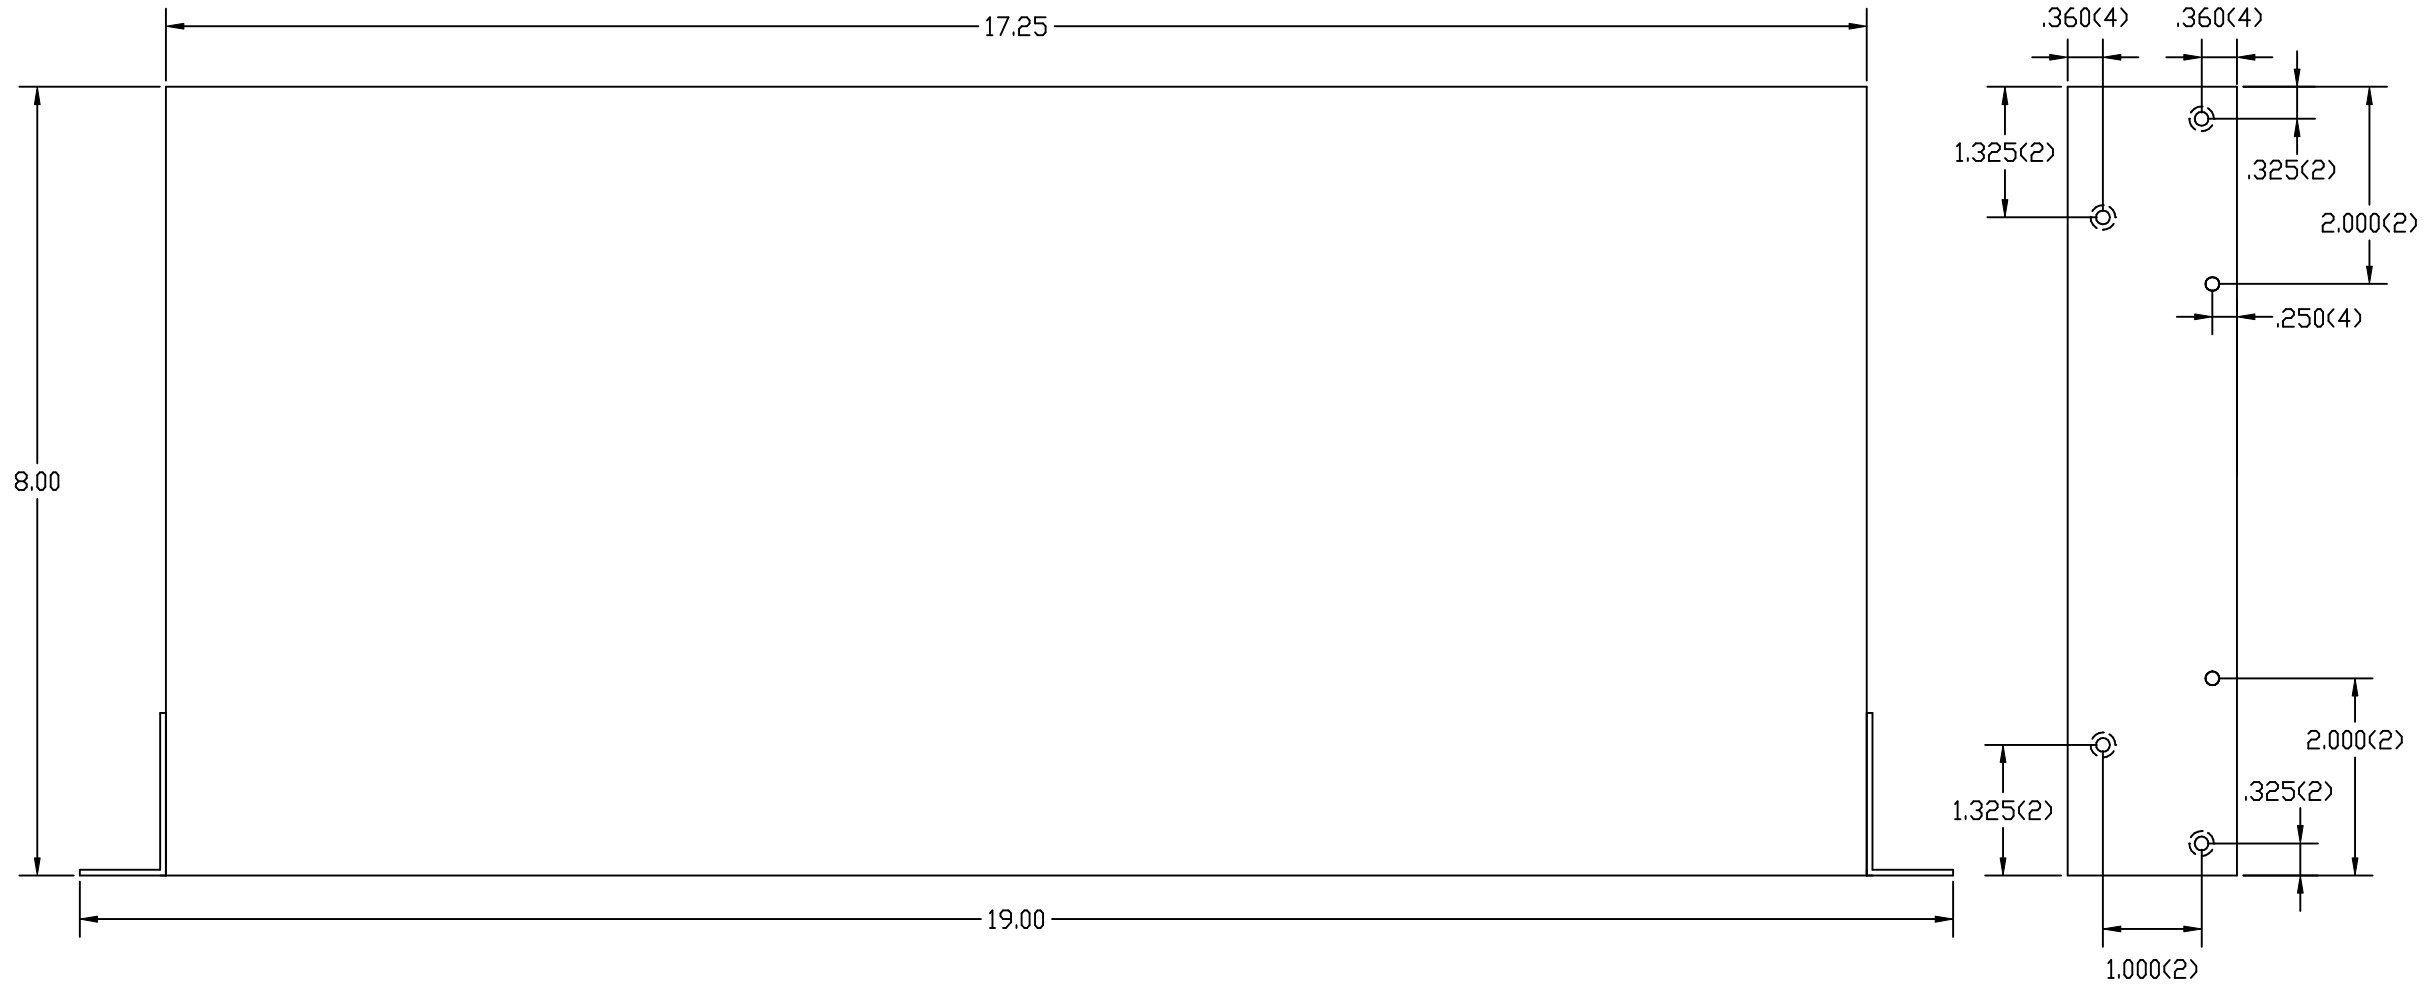

DEVICEMASTER RM16 DIMENSIONS

 CONTROL CORP.™			
TITLE			
SIZE	BY	FILENAME	DATE
P/N	REV		